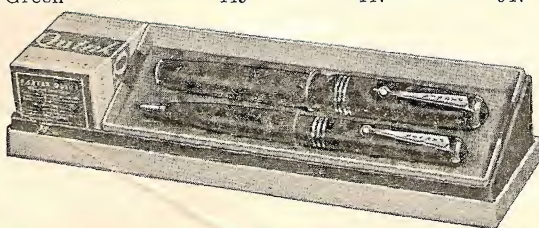

## DE LUXE CHALLENGER

WE GAVE THIS LINE DUOFOLD QUALITY TO CAPTURE THE \$5 SET MARKET

Pen with  
Famous Duofold  
Button Filler.

Equipped with reversible  
two-way writing points

429

439

449

427

437

447

927

937

947

	Standard Pen	Slender Pen	Pencil
Price	3.50	3.50	1.50
Burgundy	429	427	927
Grey	439	437	937
Green	449	447	947

Parker De Luxe  
Challenger Set in  
Gift Box No. 218  
with Quink \$5.00

The finest gift set in this  
price range. New Gift Box  
No. 216 Free with each set.

**CHALLENGER**

"Challenger" Parker's outstanding value in this price range; with Duofold button filler.

**DE LUXE**

Fluted barrels in brilliant colors. Non-breakable. Points of Platinum and Gold. Lever filler.